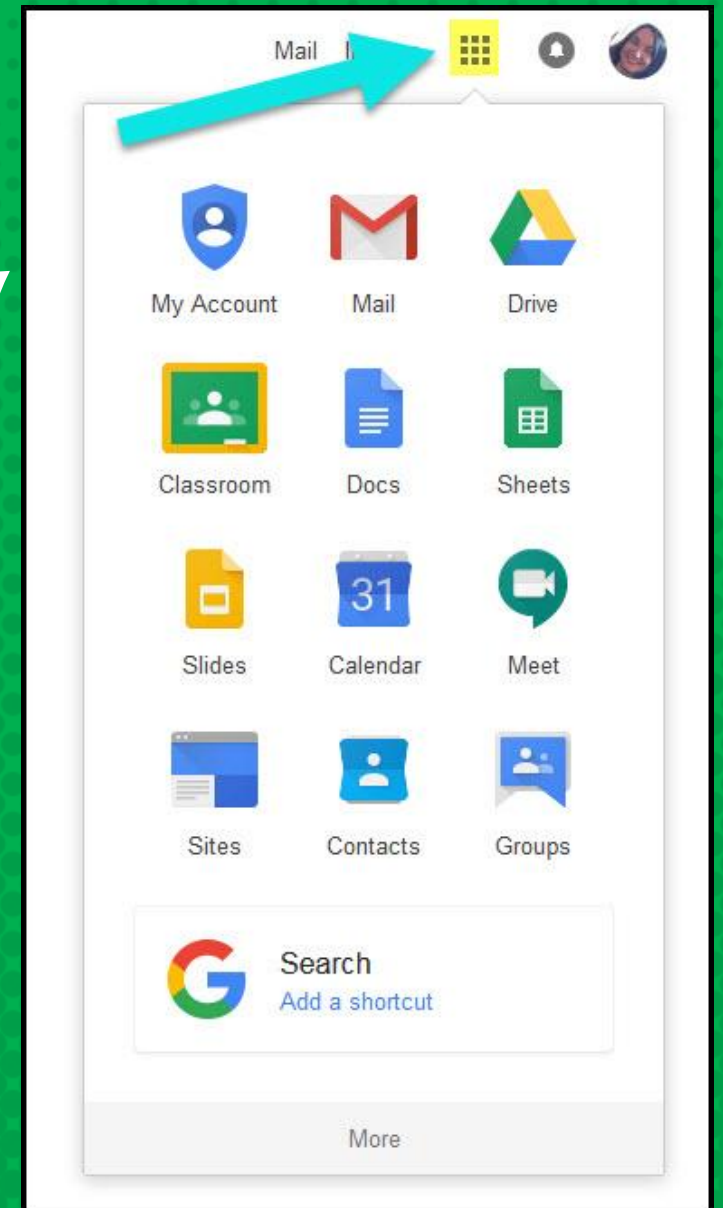

Type in your child's
Google Email address
& click "next."

Getting Started

The screenshot shows a Google account login interface. At the top left is the Google logo. Below it, the text "Hi Tanya" is displayed, followed by the email address "bratton@opsb.info" and a small downward arrow. A blue link "Enter your password" is positioned above a password input field. Below the input field, there is a "Forgot password?" link and a blue "NEXT" button. A red arrow points from the "NEXT" button to a red-bordered box containing the text "Click on Next".

5

Type in your
PASSWORD
& click "next."

NOW YOU'LL SEE

that you are signed in to
your Google Apps for
Education account!

GOOGLE SUITE

Click on the 9 squares (Waffle/Rubik's Cube) icon in the top right hand corner to see the Google Suite of Products!