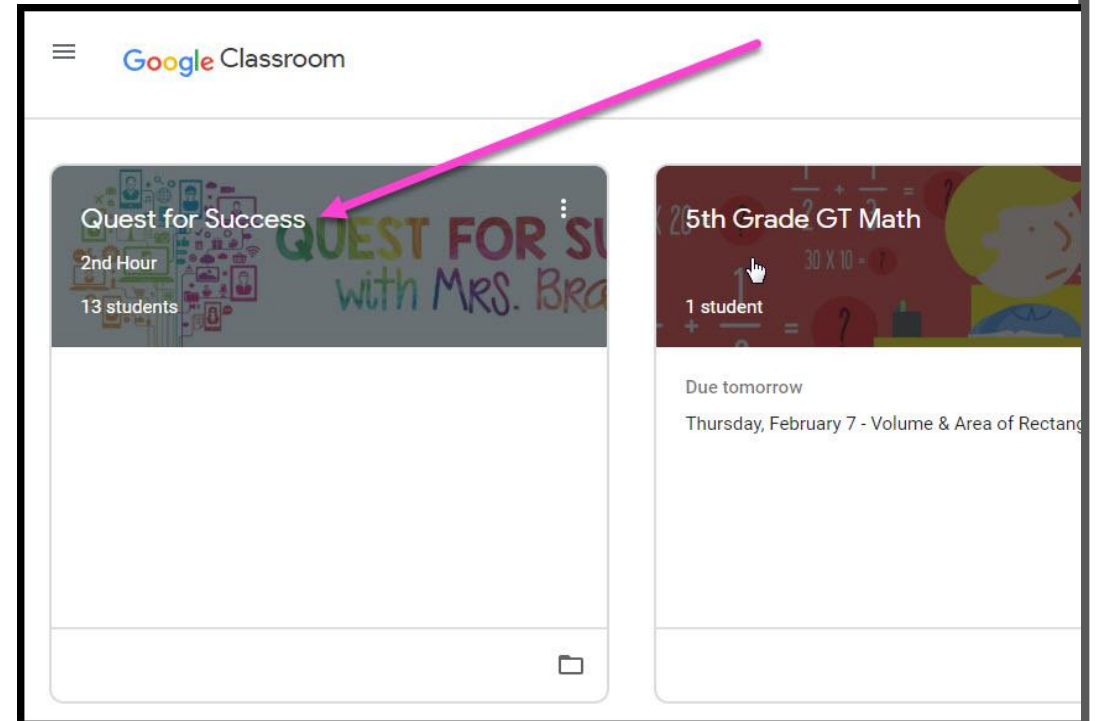

Navigating Classroom

1

Click on the waffle button and then the [Google Classroom](#) icon.

Navigating Classroom

2

Click on the class you wish to view.

Navigating Classroom

 = High Interest for Parents

3

Page tools
(Left side)

The screenshot shows the Classroom app interface for a class named "3rd hour Science". The interface includes a top navigation bar with a menu icon (1), the current class name (2), and tabs for Stream (3), Classwork (4), and People (5). On the right side of the top bar are a waffle button (6) and a profile picture (7). The main content area features a header for the class (2) with a background image of tools, an "Upcoming" section (8) with a message "Woohoo, no work due soon!" and a "View all" link, a sharing box "Share something with your class...", and a section for class updates (9) with a toggle for "See when new assignments are posted".