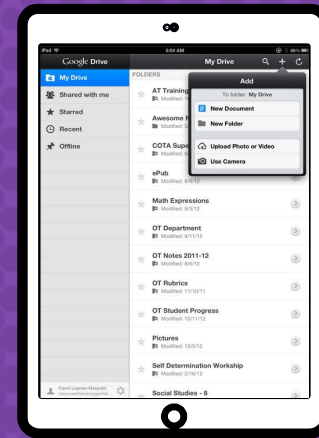

Navigating Classroom

4

Assignment
details

The screenshot shows the Classroom interface with the following elements and callouts:

- 1** Classwork Tab
- 2** View your work
- 3** Google Calendar and Class Drive folder
- 4** People
- 5** All topics
- 6** Benchmark Tests
- 7** Assignment Title: For the Week of September 2 - 6
- 8** Assignment Due Date: Due Today
- 9** Assignment Status: Assigned
- 10** Attached files/links: Day 1 - Multistep Equatio... PDF, Day 2 - Variables on Both... PDF, Day 3 - Infinite & No Solu... PDF, Day 4 - Algebraic Propor... PDF
- 11** View Assignment

1 Classwork Tab

2 See your Grades

3 See Due Dates

4 View your files

5 Topics available

6 Topic Headings

7 Assignment Title

8 Assignment Due Date

9 Assignment Status

10 Attached files/links

11 Click to view assignment

ACCESS

ANYWHERE

ANDROID

IPHONE

TABLET

DESKTOP

GOOGLE APPS

allow you to edit Google assignments from any device that is connected to the internet!

Download on the
App Store

GET IT ON
Google Play

QUESTIONS?

Email me at