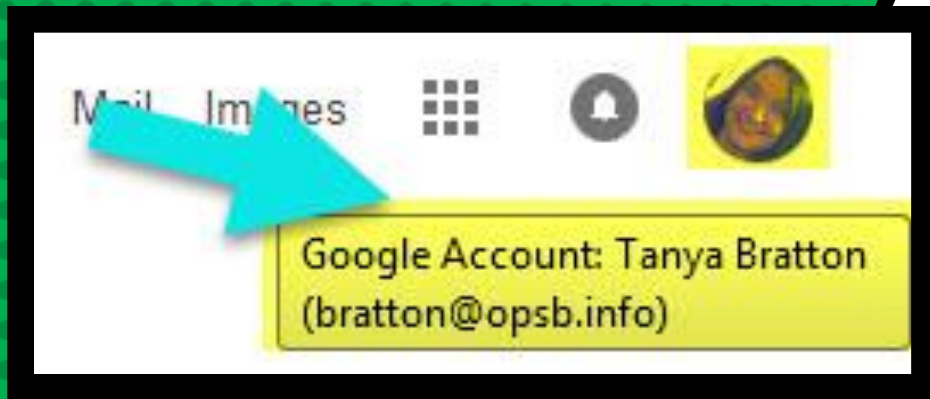

NOW YOU'LL SEE

that you are signed in to
your Google Apps for
Education account!